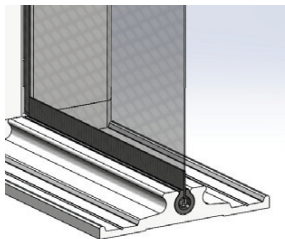

Patented Auto-Stop

This patented system provides precise control with unlimited brake points, stopping anywhere along the tracks by simply releasing the handle.

Captured Mesh

Specialized equipment welds the mesh to the zipper, ensuring it's securely captured in the tracks, preventing blowouts, frays, or pets escaping.