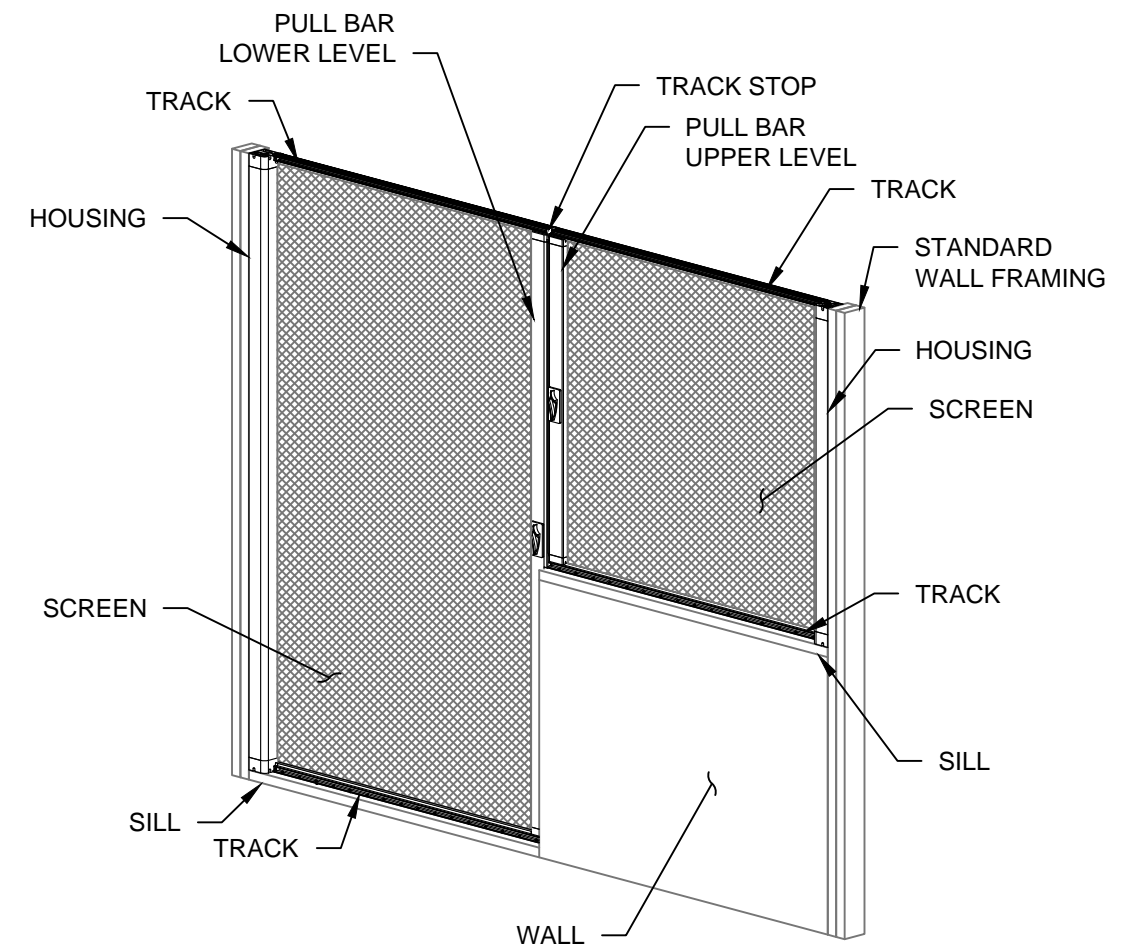

VISTA VIEW SPLIT LEVEL TYPICAL ELEVATION

VISTA VIEW SPLIT LEVEL SECTION

WIZARD INDUSTRIES INC.

2463 BETA AVENUE
BURNABY, BC
V5C 5N1

VISTA VIEW - SPLIT LEVEL DESIGN

SCALE: 1/2" = 1'-0"

DATE: OCT. 25 2016

DWG: CU-002