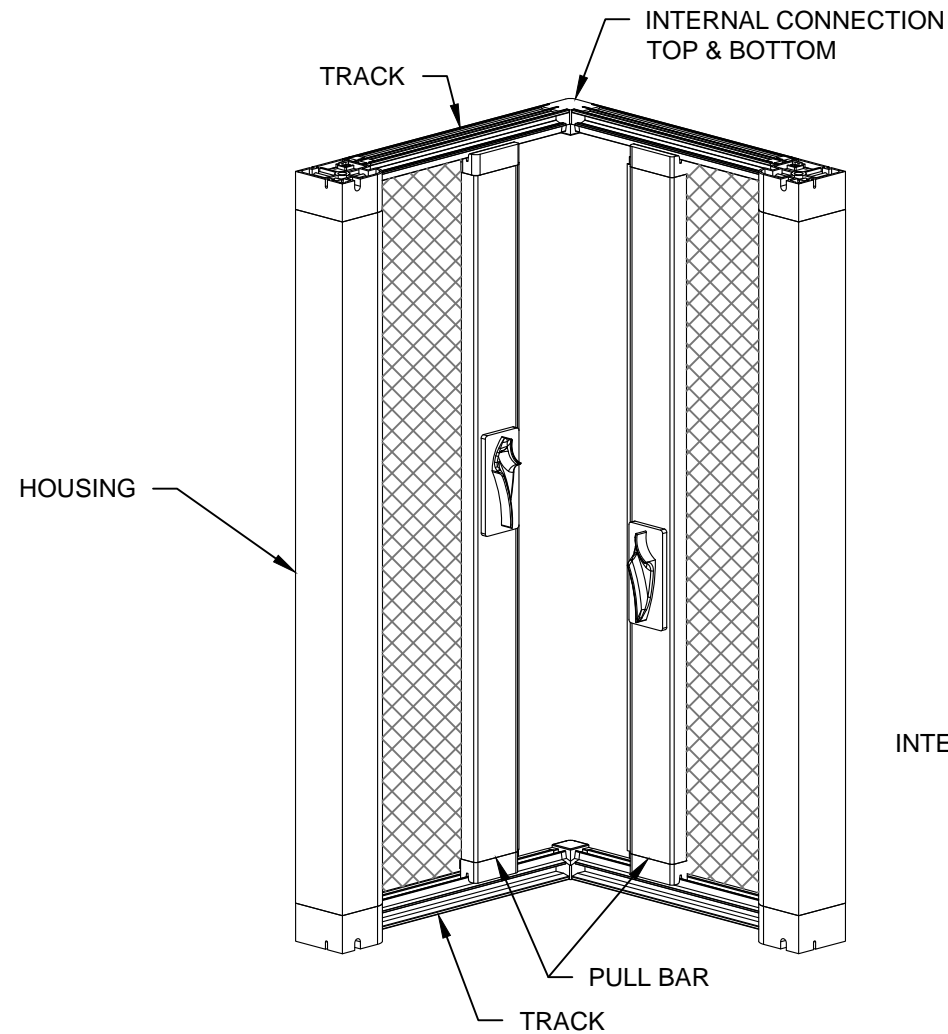

VISTA VIEW CORNER UNITS EXTERNAL

VISTA VIEW CORNER UNITS INTERNAL

INTERNAL CONNECTION SECTION VIEW

EXTERNAL CONNECTION SECTION VIEW

	WIZARD INDUSTRIES INC. 2463 BETA AVENUE BURNABY, BC V5C 5N1	
	VISTA VIEW INTERNAL AND EXTERNAL CORNER UNITS	
SCALE: 1 1/2" = 1'-0"		
DATE: NOV. 14 2016		DWG: CU-001