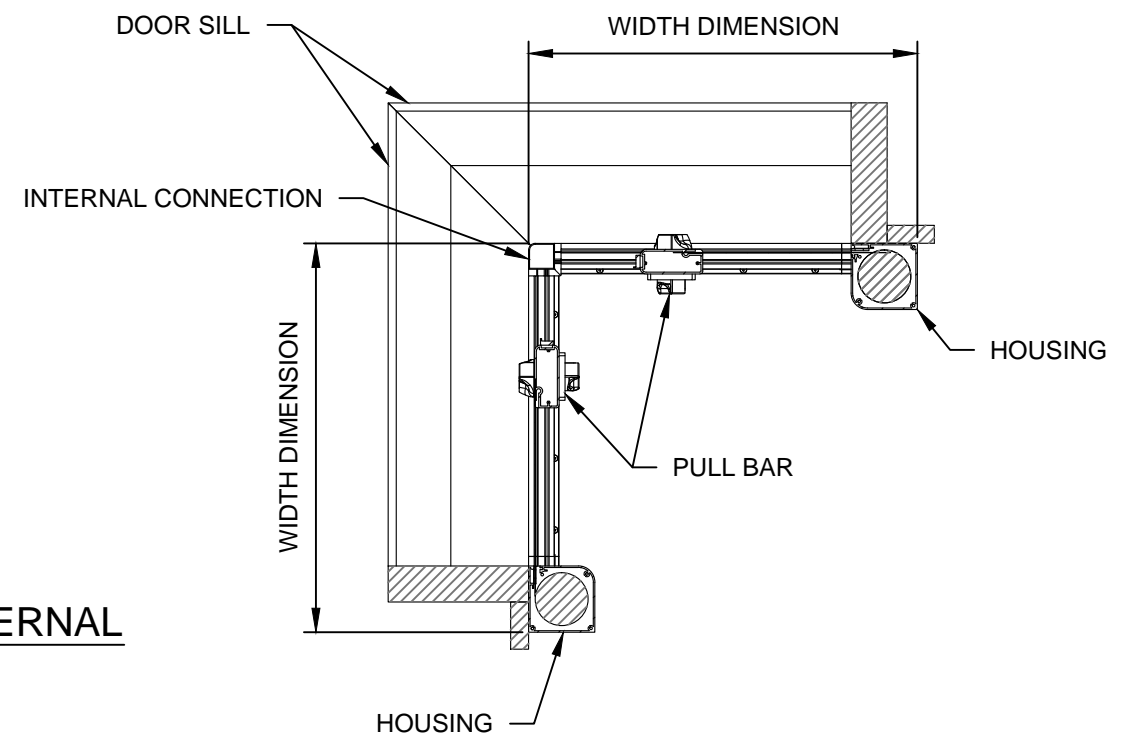

VISTA VIEW CORNER UNITS EXTERNAL

VISTA VIEW CORNER UNITS INTERNAL

INTERNAL CONNECTION SECTION VIEW

EXTERNAL CONNECTION SECTION VIEW

	WIZARD INDUSTRIES INC. 2463 BETA AVENUE BURNABY, BC V5C 5N1	
	VISTA VIEW INTERNAL AND EXTERNAL CORNER UNITS	
SCALE: 1 1/2" = 1'-0"		
DATE: NOV. 14 2016		DWG: CU-001