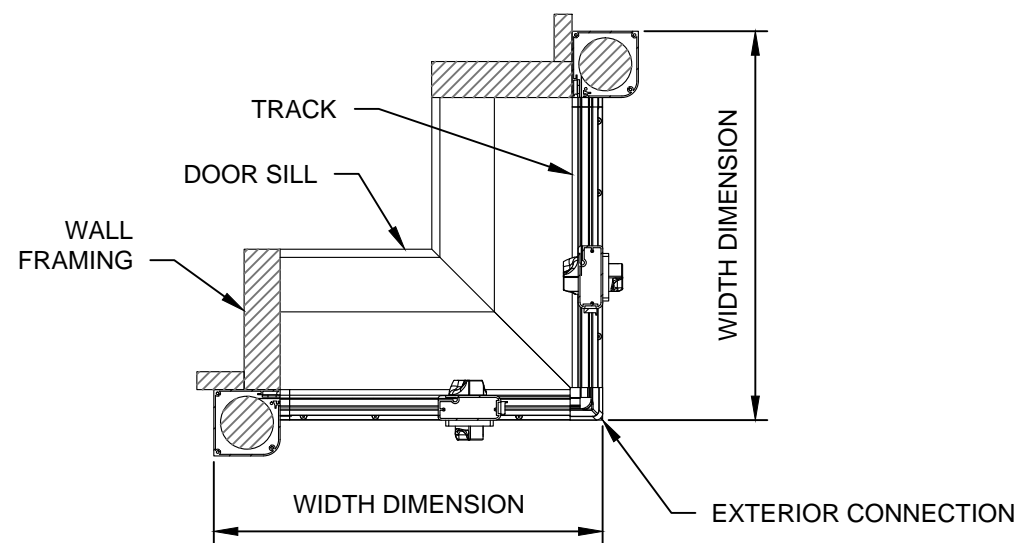

VISTA VIEW CORNER UNITS EXTERNAL

VISTA VIEW CORNER UNITS INTERNAL

INTERNAL CONNECTION SECTION VIEW

EXTERNAL CONNECTION SECTION VIEW

	WIZARD INDUSTRIES INC. 2463 BETA AVENUE BURNABY, BC V5C 5N1	
	VISTA VIEW INTERNAL AND EXTERNAL CORNER UNITS	
SCALE: 1 1/2" = 1'-0"		
DATE: NOV. 14 2016		DWG: CU-001