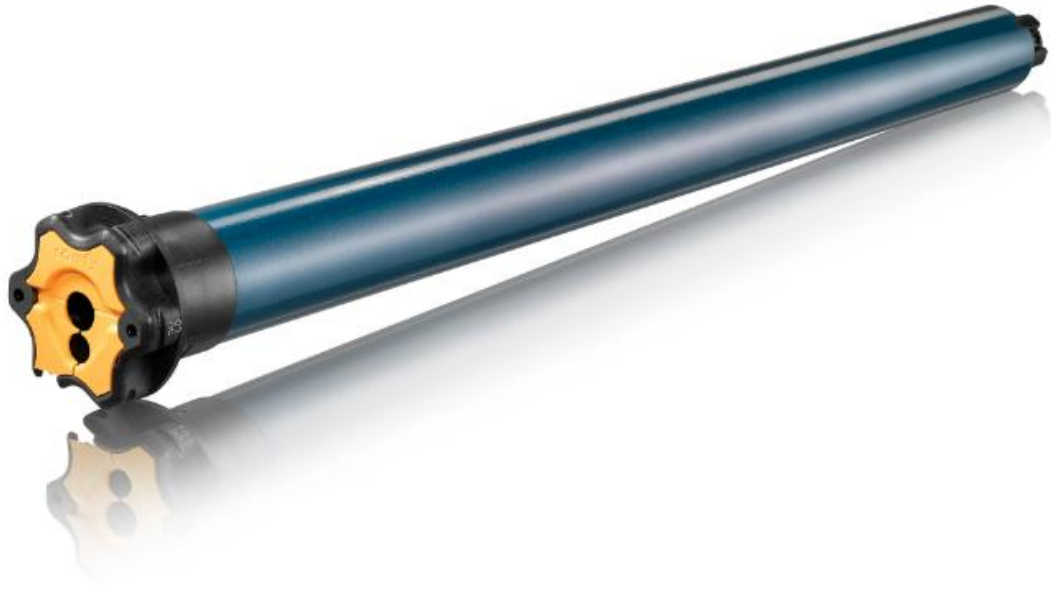

SmartScreen Motorized Overview

NEW

Square housing now available. An elegant, modern option.

Self-cleaning brushes maintain the screen during operation.

Robust roll-tube extrusions structurally designed to accommodate wide openings with virtually no sag.

Environmental control with solar & privacy fabrics.

NEW

somfy®

Alpha
TUBULAR MOTORS LLC

NEW

Somfy® and Alpha motor options.

Captured mesh locks your screen in tight within tracks.

Available as a **recessed configuration**, allowing for seamless aesthetics.

somfy®

Alpha
TUBULAR MOTORS LLC

Maestria 50 RTS series

WSER50 30/21

Radio Technology Somfy® (RTS)

5* *Fifth channel is activated when all 4 LEDs illuminate

1

5*

**Eolis RTS
Wind Sensor 24V DC Kit**

Neo App

White Cord

Black Cord

Reset Button

Antenna & Pig-tail Connector

Standard Motorized shown

Compact Housings