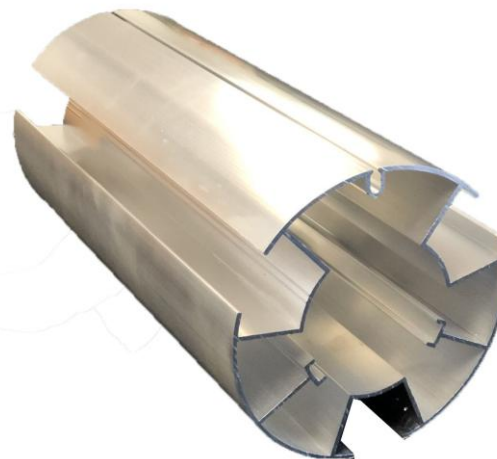

SmartScreen Motorized Overview

NEW

Square housing now available. An elegant, modern option.

Self-cleaning brushes maintain the screen during operation.

Robust roll-tube extrusions structurally designed to accommodate wide openings with virtually no sag.