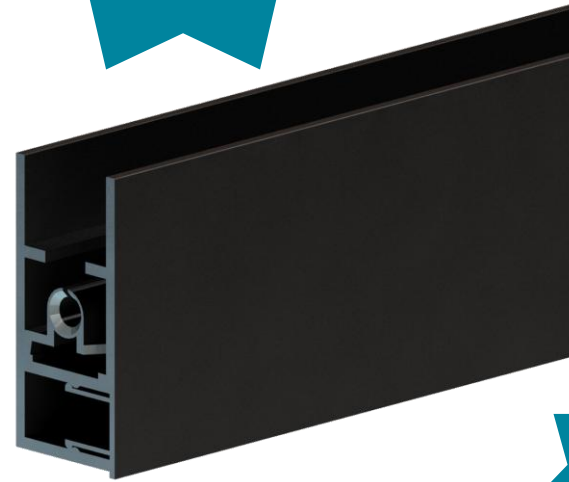

NEW

somfy®

Alpha
TUBULAR MOTORS LLC

NEW

Somfy® and Alpha motor options.