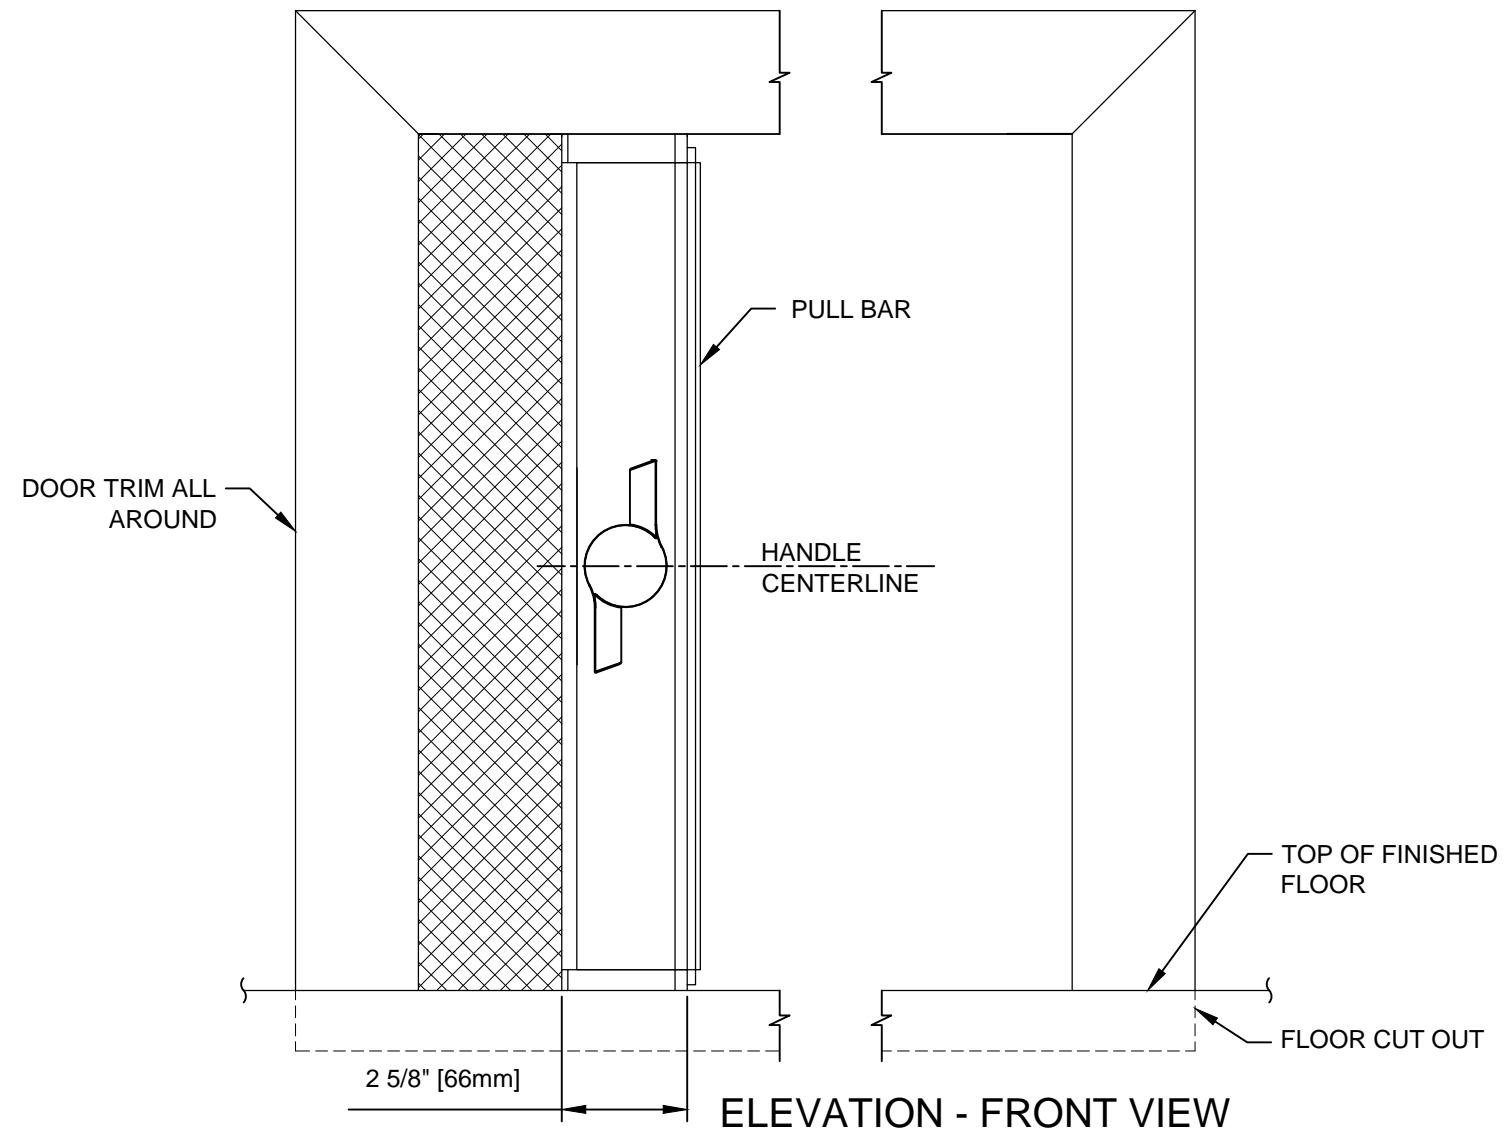

PLAN - SECTION VIEW

WIZARD INDUSTRIES INC.
 4263 PHILLIPS AVENUE
 BURNABY, BC
 V5A 2X4

**VISTA VIEW PLUS 80mm
 CONCEALED**

SCALE:
 1 : 4
 DATE:
 NOV. 06 2024
 DWG:
 RTS-004B