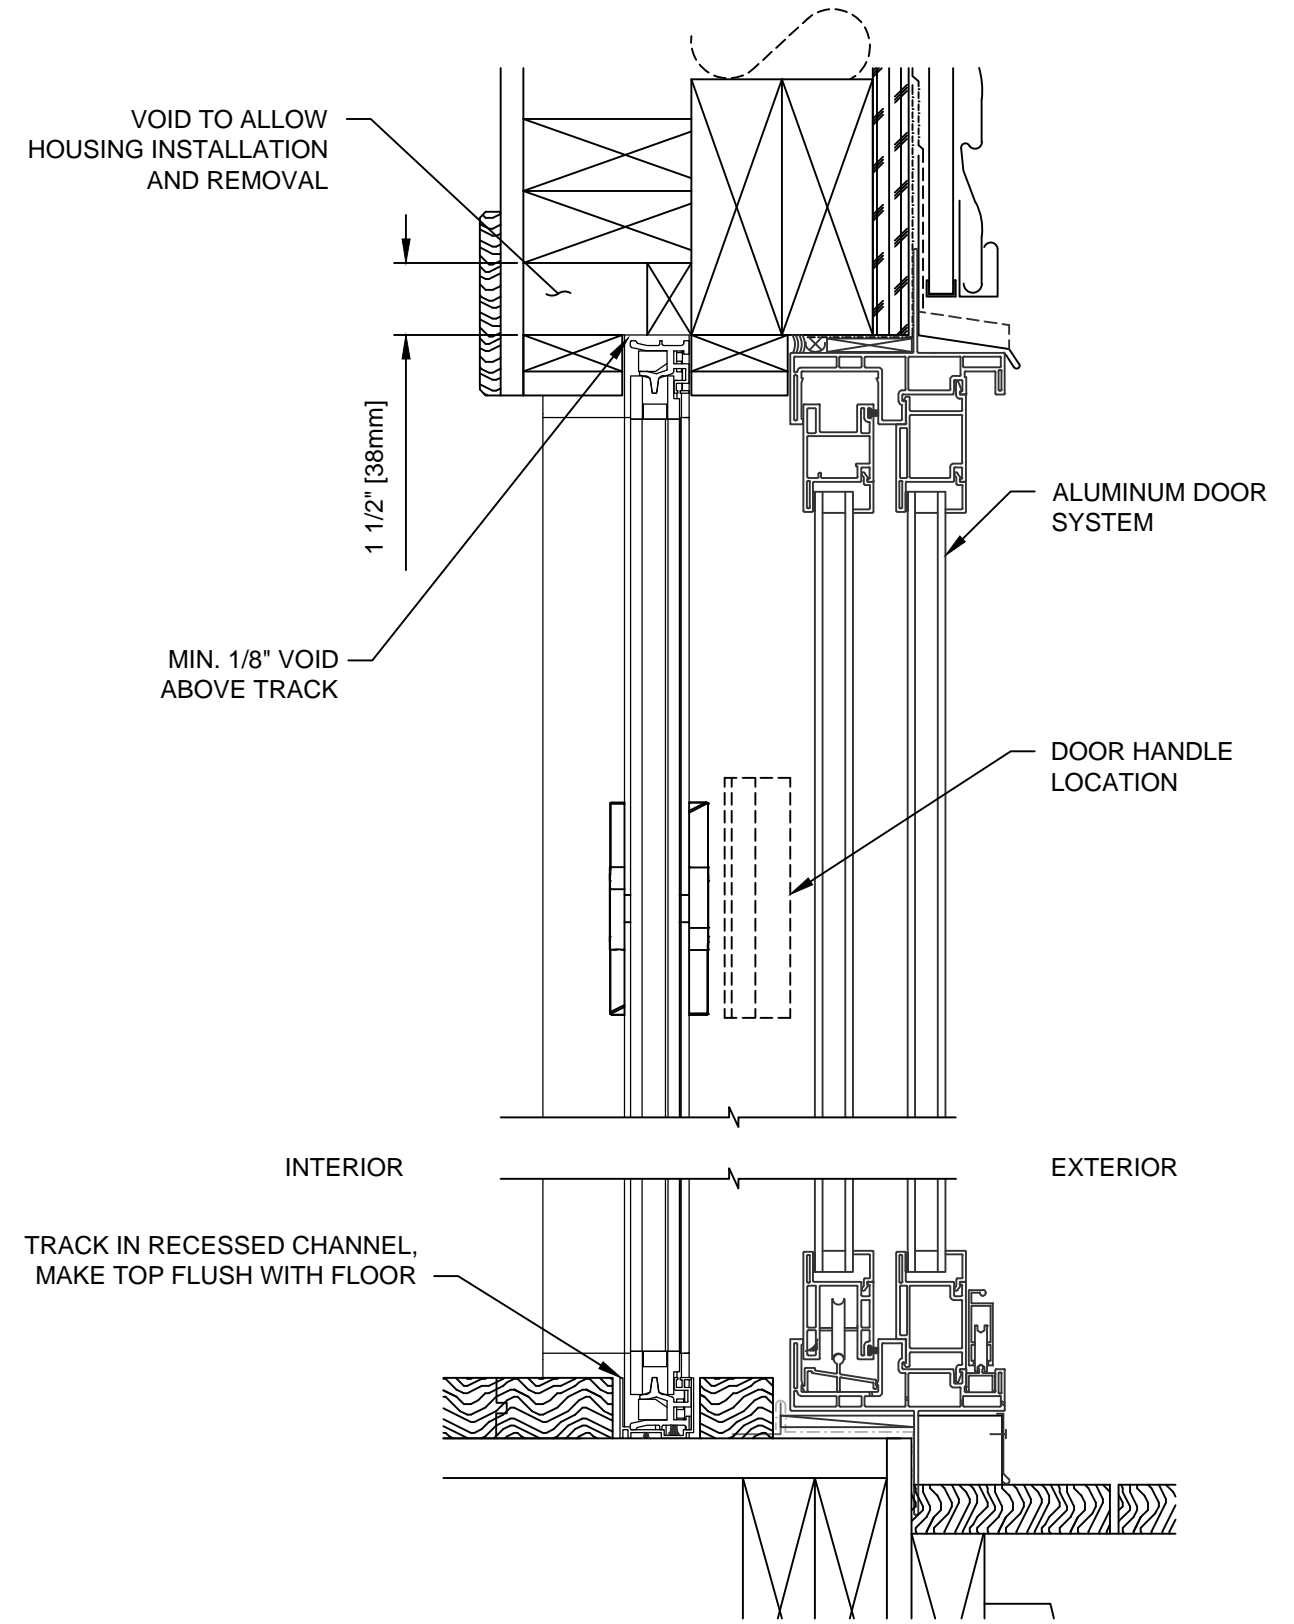

PLAN - SECTION VIEW

WIZARD INDUSTRIES INC.
 4263 PHILLIPS AVENUE
 BURNABY, BC
 V5A 2X4

**VISTA VIEW PLUS 80mm
 CONCEALED**

SCALE:
 1 : 4
 DATE:
 NOV. 06 2024
 DWG:
 RTS-004B